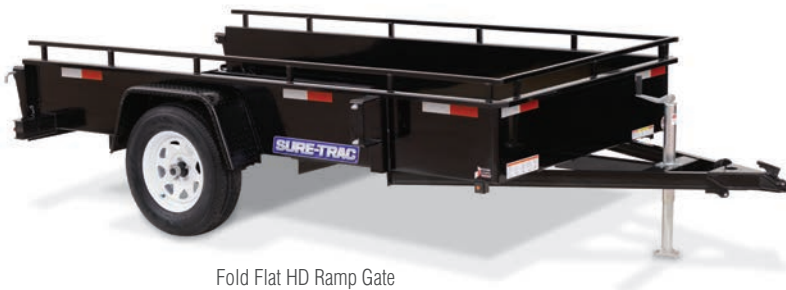

# STEEL HIGH SIDE

Sealed Rubber-Mounted LED Lights

Board Retainers

Spring-Assist Gate

D-Rings

Ramp Gate with Handle

Zinc-Plated Setback Jack

Fold Flat HD Ramp Gate

### SURE-TRAC DIFFERENCE

- Fold-Flat HD Ramp Gate with Handle (New)
- Spring-Assist Ramp Gate
- Self-Retained Gate Pins
- Zinc-Plated Setback Jack
- Sealed LED Lights
- Protected Wiring

### FEATURES

- Gel-Filled Electrical Connectors
- Pressure-Treated 2 x 6 Decking
- .....
- Easy-Lube Hubs
- 15" Radial Tires

- 14" Solid Steel Sides
- 4" Tie Down Rail
- Front and Rear Board Retainers
- Spare Tire Mount
- D-Rings
- HD Tread Plate Fenders

## 2018 SPECIFICATIONS FOR STEEL HIGH SIDE

	5 x 8	5 x 10	6 x 10	6 x 12	7 x 12	7 x 16
GVWR	2990	2990	2990	2990	2990	7000
GAWR	3500	3500	3500	3500	3500	3500
Curb Weight	980	1060	1110	1230	1380	1950
Payload	2010	1930	1880	1760	1610	5050
Cross Members	3 x 2 x 3/16 Angle (24" On-Center)					
Tongue	A-Frame 3in C-Channel			Wrap Around A-Frame 4in C-Channel		
Frame/Sides	14 ga. 15" Fabricated Solid Steel					
Coupler	2" Ball				2-5/16" Ball	
Jack	2K Zinc Plated, Set Back Jack					
Fenders	Tread Plate, Square Rolled				Tread Plate, Double Brake	
Easy Lube Axles	Cambered Idler with brake flange				Cambered Brake & Idler	
Suspension	Leaf Spring				Equalized Leaf Spring	
Tires	205/75R15 LRC					
Wheels	15", 5 on 4.5, Radial Tire White Spoke					
Decking	2 x 6 Pressure Treated Pine					
Lights	All LED Lights					
Electric Plug	4 Way Flat				7 Pole RV Molded Flat Blade	
Finish	Powder Coated High Gloss Black					
Overall Length	137"	161"	161"	185"	185"	237"
Bed Length	96"	120"	120"	144"	144"	192"
Bed Width	61.5"	61.5"	71.5"	71.5"	81.5"	81.5"
Deck Height	18"	18"	18"	18"	18"	18"
Coupler Height	16"	16"	16"	16"	16"	16"
Gate	2 x 2 Tube, Mesh Covered, Full Width Spring Assist Ramp Gate with Handle					