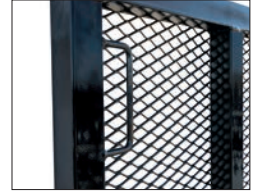

# STEEL HIGH SIDE

Sealed Rubber-Mounted LED Lights

Board Retainers

Spring-Assist Gate

D-Rings

Ramp Gate with Handle

Zinc-Plated Setback Jack

Fold Flat HD Ramp Gate

### SURE-TRAC DIFFERENCE

- Fold-Flat HD Ramp Gate with Handle (New)
- Spring-Assist Ramp Gate
- Self-Retained Gate Pins
- Zinc-Plated Setback Jack
- Sealed LED Lights
- Protected Wiring

### FEATURES

- Gel-Filled Electrical Connectors
- Pressure-Treated 2 x 6 Decking
- .....
- Easy-Lube Hubs
- 15" Radial Tires

- 14" Solid Steel Sides
- 4" Tie Down Rail
- Front and Rear Board Retainers
- Spare Tire Mount
- D-Rings
- HD Tread Plate Fenders

## 2018 SPECIFICATIONS FOR STEEL HIGH SIDE

	5 x 8	5 x 10	6 x 10	6 x 12	7 x 12	7 x 16
GVWR	2990	2990	2990	2990	2990	7000
GAWR	3500	3500	3500	3500	3500	3500
Curb Weight	980	1060	1110	1230	1380	1950
Payload	2010	1930	1880	1760	1610	5050
Cross Members	3 x 2 x 3/16 Angle (24" On-Center)					
Tongue	A-Frame 3in C-Channel			Wrap Around A-Frame 4in C-Channel		
Frame/Sides	14 ga. 15" Fabricated Solid Steel					
Coupler	2" Ball				2-5/16" Ball	
Jack	2K Zinc Plated, Set Back Jack					
Fenders	Tread Plate, Square Rolled				Tread Plate, Double Brake	
Easy Lube Axles	Cambered Idler with brake flange				Cambered Brake & Idler	
Suspension	Leaf Spring				Equalized Leaf Spring	
Tires	205/75R15 LRC					
Wheels	15", 5 on 4.5, Radial Tire White Spoke					
Decking	2 x 6 Pressure Treated Pine					
Lights	All LED Lights					
Electric Plug	4 Way Flat				7 Pole RV Molded Flat Blade	
Finish	Powder Coated High Gloss Black					
Overall Length	137"	161"	161"	185"	185"	237"
Bed Length	96"	120"	120"	144"	144"	192"
Bed Width	61.5"	61.5"	71.5"	71.5"	81.5"	81.5"
Deck Height	18"	18"	18"	18"	18"	18"
Coupler Height	16"	16"	16"	16"	16"	16"
Gate	2 x 2 Tube, Mesh Covered, Full Width Spring Assist Ramp Gate with Handle					